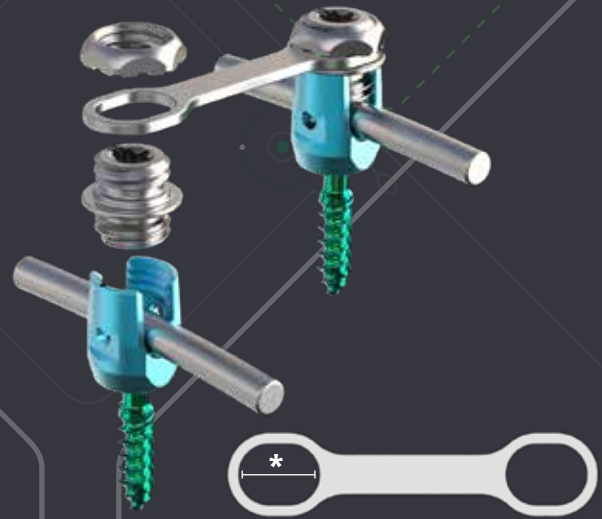

- Inline: Ø3.5/3.5mm + Ø3.5/5.5mm
- Wedding Band: Ø3.5/3.5mm + Ø3.5/5.5mm
- Double Open Wedding:
- Ø3.5/3.5mm + Ø3.5/5.5mm
- Domino: Ø3.5/5.5mm

Side Open:

(Ø3.5mm
connectivity)

(Ø5.5/6.5mm
connectivity)

Prebent & Straight Rods

- Prebent:
- Ø3.5 x 20 - 40mm
(increments of 5mm),
- Ø3.5 x 40 - 80mm
(increments of 10mm)

Straight:
120 & 240mm

Transition Rods

Ø3.5 to 5.5mm x 400mm

Rod to Rod Cross Connectors

20-32mm, 32-38mm, 38-44mm, 40-52mm

*Multi-Axis Adjustability

Head to Head Cross Connectors

25-30mm, 30-35mm, 35-40mm, 40-45mm,
45-50mm, 50-55mm

*Adjustable

Offset Connectors

Ø(a)3.5/(b)5.5 x 16mm
 Ø3.5/5.5 x 25mm
 Ø3.5/5.5 x 40mm
 Ø5.5/3.5 x 40mm
 Ø3.5/3.5 x 40mm

Lamina Hooks

Straight: Small, medium, and large
 Available upon request.