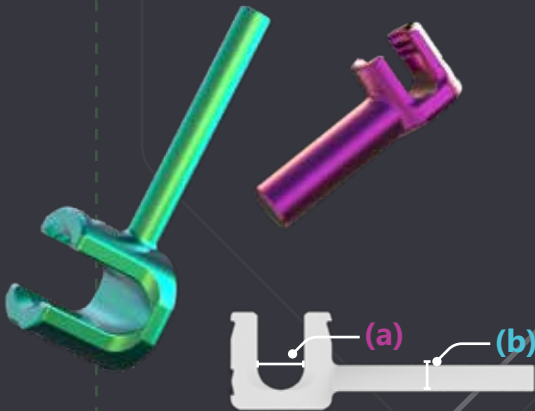

- Inline: Ø3.5/3.5mm + Ø3.5/5.5mm
- Wedding Band: Ø3.5/3.5mm + Ø3.5/5.5mm
- Double Open Wedding:
- Ø3.5/3.5mm + Ø3.5/5.5mm
- Domino: Ø3.5/5.5mm

Side Open:

(Ø3.5mm
connectivity)

(Ø5.5/6.5mm
connectivity)

Prebent & Straight Rods

- Prebent:
- Ø3.5 x 20 - 40mm
(increments of 5mm),
- Ø3.5 x 40 - 80mm
(increments of 10mm)

Straight:
120 & 240mm

Transition Rods

Ø3.5 to 5.5mm x 400mm

Rod to Rod Cross Connectors

20-32mm, 32-38mm, 38-44mm, 40-52mm

*Multi-Axis Adjustability

Head to Head Cross Connectors

25-30mm, 30-35mm, 35-40mm, 40-45mm,
45-50mm, 50-55mm

*Adjustable

Offset Connectors

Ø(a)3.5/(b)5.5 x 16mm
 Ø3.5/5.5 x 25mm
 Ø3.5/5.5 x 40mm
 Ø5.5/3.5 x 40mm
 Ø3.5/3.5 x 40mm

Lamina Hooks

Straight: Small, medium, and large
 Available upon request.