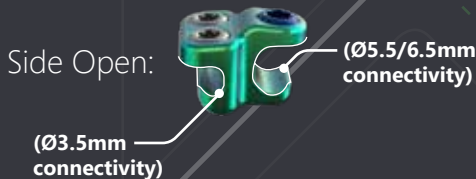

35°

- Ø3.5 x 10-28mm (increments of 2mm)
- Ø4.0 x 10-28mm (increments of 2mm)
- Ø4.0 x 30, 35, and 40mm
- Ø4.5 x 30, 35, and 40mm
- Optional:
- Ø3.5 x 8mm
- Ø4.0 x 8, 45, and 50mm
- Ø4.5 x 20, 25, 45, and 50mm
- Ø5.0 x 20-50mm

Posterior Smooth Screws

10mm
smooth

- Ø3.5 x 18-34mm (increments of 2mm)
- Ø4.0 x 20-34mm (increments of 2mm)
- Optional:
- Ø3.5 x 36-44mm (increments of 2mm)
- Ø4.0 x 18, 36-44mm (increments of 2mm)

Rod to Rod Connectors

- Inline: Ø3.5/3.5mm + Ø3.5/5.5mm
- Wedding Band: Ø3.5/3.5mm + Ø3.5/5.5mm
- Double Open Wedding:
- Ø3.5/3.5mm + Ø3.5/5.5mm
- Domino: Ø3.5/5.5mm

Side Open:

(Ø3.5mm
connectivity)

(Ø5.5/6.5mm
connectivity)

Prebent & Straight Rods

- Prebent:
- Ø3.5 x 20 - 40mm
(increments of 5mm),
- Ø3.5 x 40 - 80mm
(increments of 10mm)

Straight:
120 & 240mm

Transition Rods

Ø3.5 to 5.5mm x 400mm

Rod to Rod Cross Connectors

20-32mm, 32-38mm, 38-44mm, 40-52mm