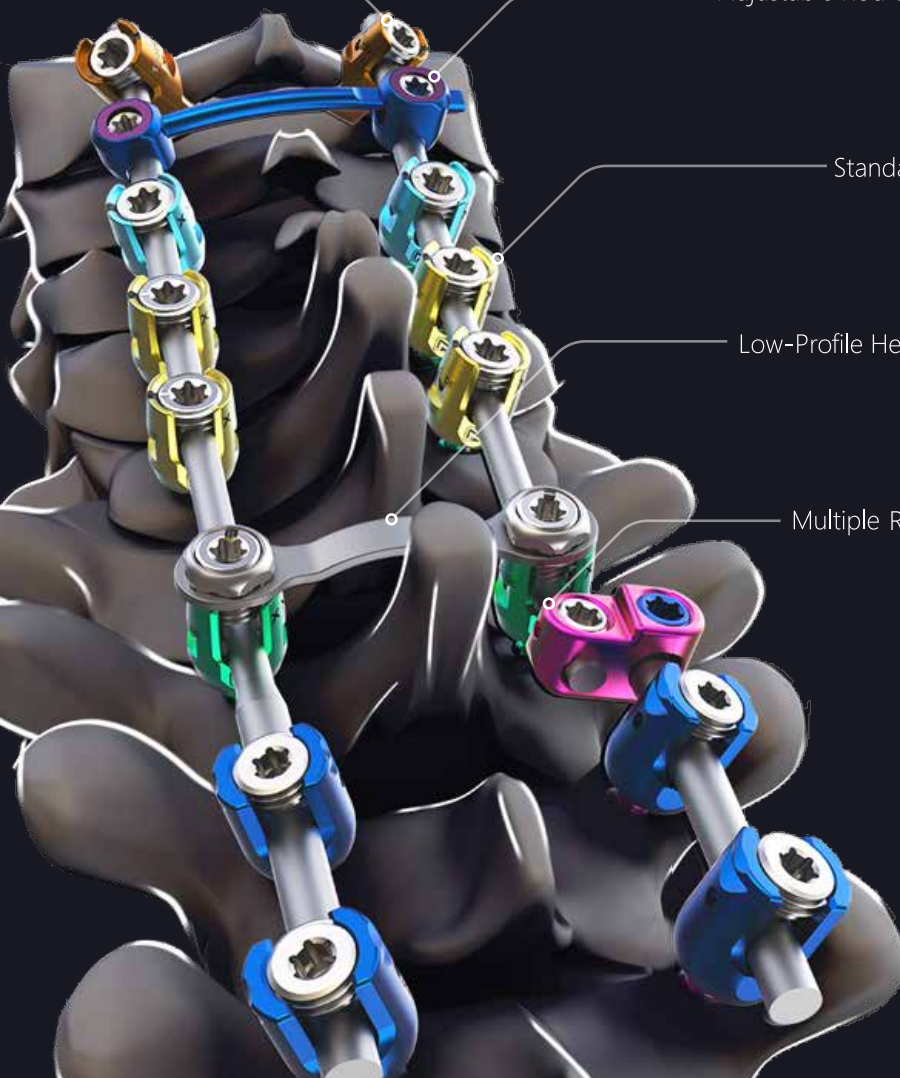

Posterior Cervical Thoracic System

Lamina Hooks

Adjustable Rod to Rod Connectors

Standard & Smooth Shank Screws

Low-Profile Head to Head Connectors

Multiple Rod to Rod Connectors

NEXXT
Spine

Posterior Screws

Posterior Smooth Screws

10mm
smooth

- Ø3.5 x 18-34mm (increments of 2mm)
- Ø4.0 x 20-34mm (increments of 2mm)
- Optional:
- Ø3.5 x 36-44mm (increments of 2mm)
- Ø4.0 x 18, 36-44mm (increments of 2mm)

Rod to Rod Connectors

- Prebent:
- Ø3.5 x 20 - 40mm
(increments of 5mm),
- Ø3.5 x 40 - 80mm
(increments of 10mm)

Straight:
120 & 240mm

Transition Rods

Ø3.5 to 5.5mm x 400mm

Rod to Rod Cross Connectors

20-32mm, 32-38mm, 38-44mm, 40-52mm

*Multi-Axis Adjustability

Head to Head Cross Connectors

25-30mm, 30-35mm, 35-40mm, 40-45mm,
45-50mm, 50-55mm

*Adjustable

Offset Connectors

Ø(a)3.5/(b)5.5 x 16mm
 Ø3.5/5.5 x 25mm
 Ø3.5/5.5 x 40mm
 Ø5.5/3.5 x 40mm
 Ø3.5/3.5 x 40mm